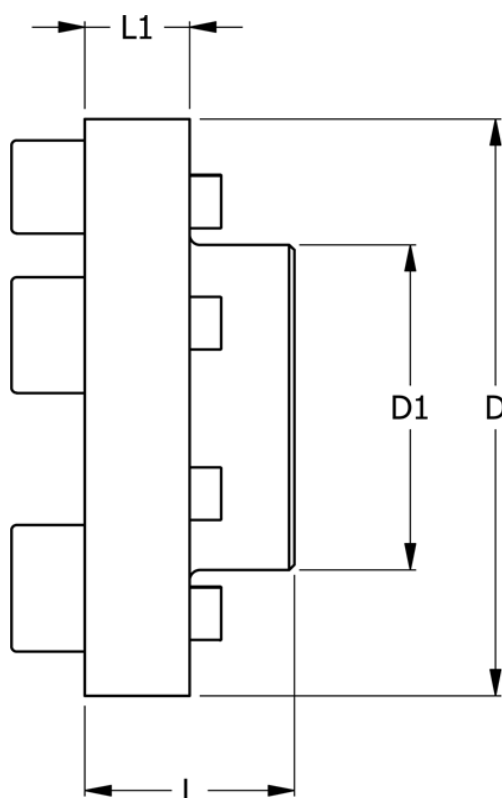

# Data Sheet

Article number: 330644023

Description: Coupling N-Eupex str. 440  
Part 2 & 3 without bore

## Measures

D	= 440
D1	= 215
L	= 180
L1	= 64
Max bore	= 130
Torque (N m)	= 13500